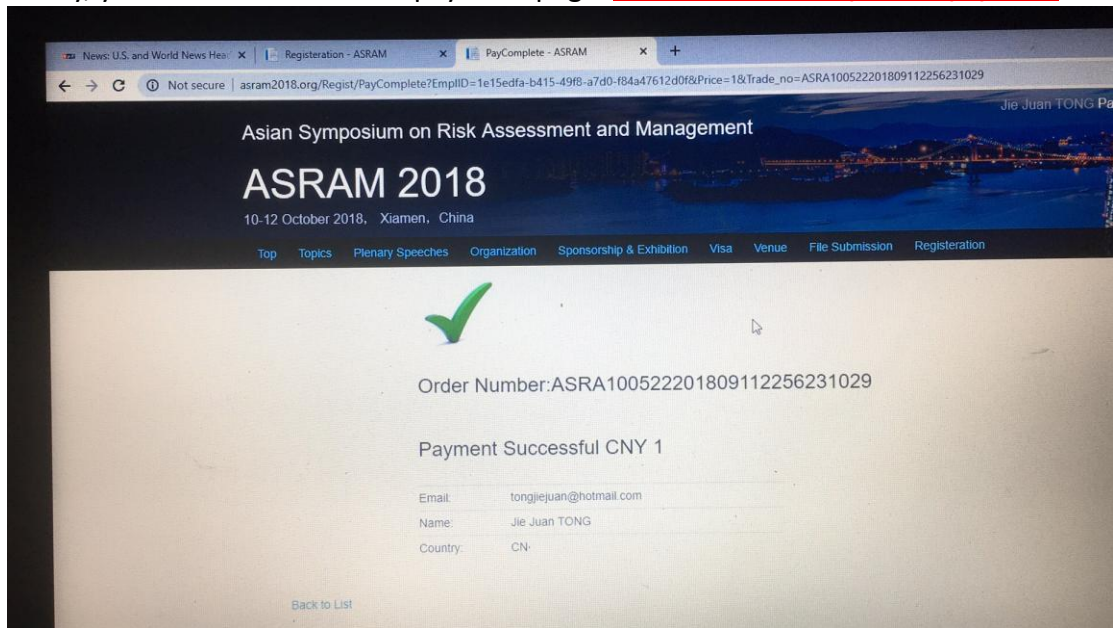

Finally, you will see the success payment page. **PLEASE SAVE IT as a proof of payment.**