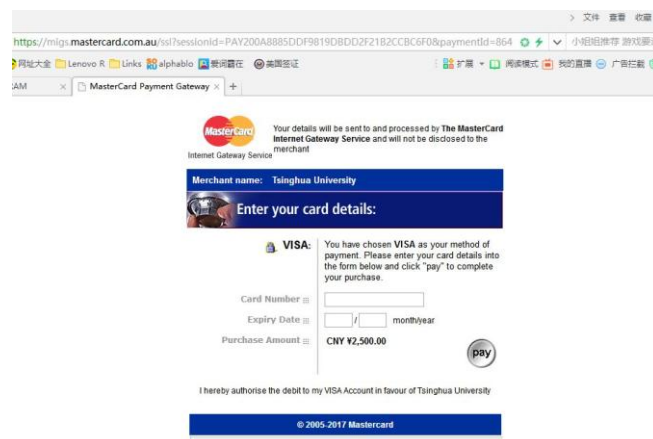

360安全浏览器 10.0

http://www.asram2018.org/Regist/Registration?ty=regist&Emplid=10001

Registration - ASRAM

Suffix: Suffix

Gender: Male

Country: CN

Status: Waiting for Confirmation

Payment method

- 1. Bank remittance for Chinese Attendees
- 2. Bank remittance for non-Chinese Attendees
- 3. Online Payment for both Chinese and Non-Chinese Attendees

支付宝 AliPay Visa/Master/JCB

Hotel Reservation

2. If you use Visa/Master/JCB, you will be guided to the “Bank of China” channel.

Visa/Master/JCB credit cards are supported

Visa

Master

10安全浏览器 10.0 > 文件 查看 收藏 工具 帮助

https://migs.mastercard.com.au/ssl?sessionId=PAY200A8885DDF9819DBDD2F21B2CCBC6F0&paymentId=864 家庭安全从智能门锁开始

手机收藏夹 谷歌 网址大全 Lenovo R Links alphablo 爱词霸在 美国签证 扩展 阅读模式 我的直播 广告拦截 网银 游戏