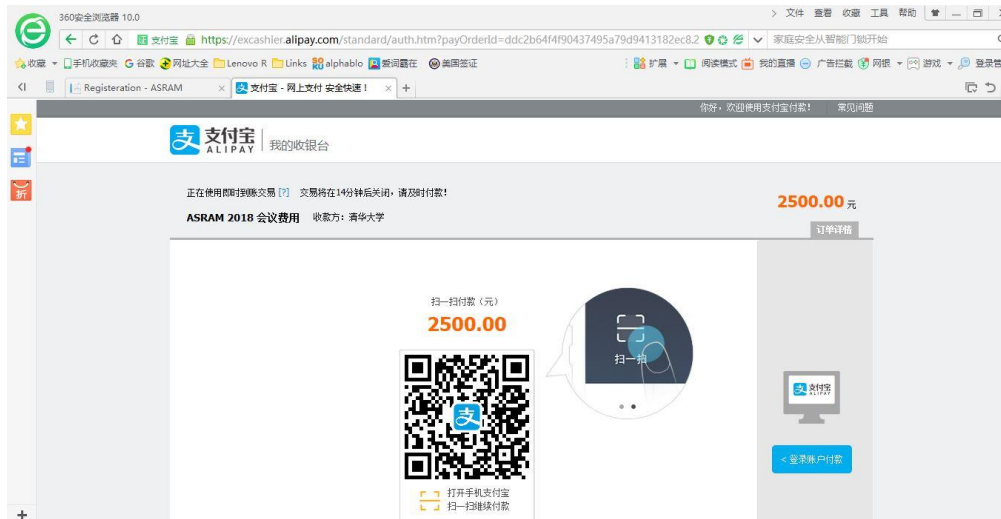

3. If you use AliPay (支付宝), you will be guided to the AliPay channel