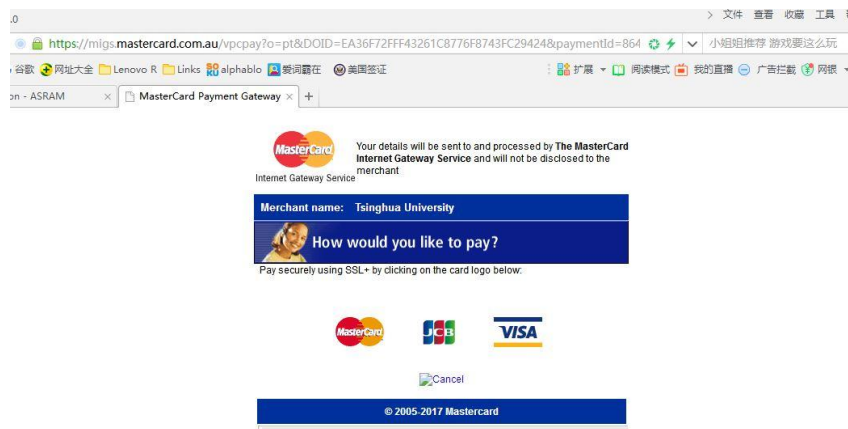

- 1. Bank remittance for Chinese Attendees
- 2. Bank remittance for non-Chinese Attendees
- 3. Online Payment for both Chinese and Non-Chinese Attendees

支付宝 AliPay Visa/Master/JCB

Hotel Reservation

2. If you use Visa/Master/JCB, you will be guided to the “Bank of China” channel.

Visa/Master/JCB credit cards are supported

Visa

Master

10安全浏览器 10.0 > 文件 查看 收藏 工具 帮助

https://migs.mastercard.com.au/ssl?sessionId=PAY200A8885DDF9819DBDD2F21B2CCBC6F0&paymentId=864 家庭安全从智能门锁开始

手机收藏夹 谷歌 网址大全 Lenovo R Links alphablo 爱词霸在 美国签证 扩展 阅读模式 我的直播 广告拦截 网银 游戏